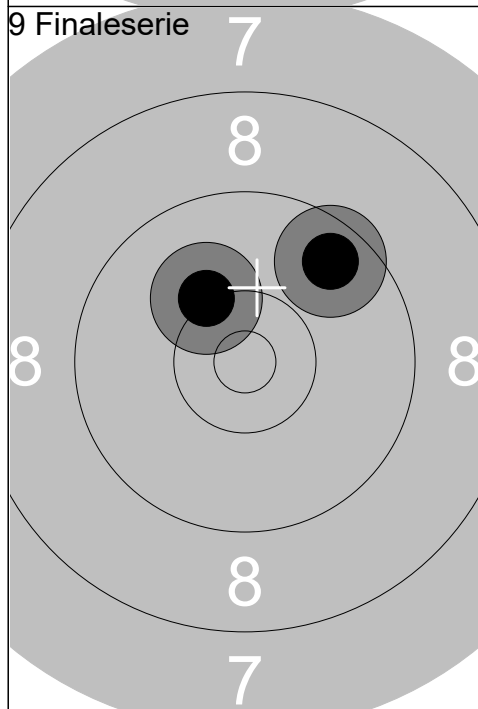

1:	9.8	→
2:	8.7	↗
3:	8.0	↘
4:	10.7x	←
5:	10.3	↗

1:	10.3	↓
2:	10.4x	↓
3:	10.1	↑
4:	10.3	↙
5:	8.8	↓

Series	47.5
	47.5

Series	49.9
	97.4

1:	9.0	↑
2:	9.2	←

1:	8.7	↖
2:	9.6	↖

Series	18.2
	115.6

Series	18.3
	133.9

Relay	Lane	Jonas Kofoed Hansen			
Day 2 Final		Vejle Skytteforening	Mp		
23.01.2021		GMO2021 Day 2	Gundsøllille OPEN 2021		
1 Finaleserie		1: 10.5x ↙	2 Finaleserie		1: 9.9 ↓
		2: 10.1 ↙	2: 9.7 ↘		
		3: 10.2 ↙	3: 10.6x ↓		
		4: 9.9 ↗	4: 9.4 ↙		5: 10.4x ↘
		5: 10.4x ↘			
		Series 51.1		Series 50.0	
		51.1		101.1	
3 Finaleserie		1: 8.7 ↓	4 Finaleserie		1: 9.9 ↓
		2: 9.7 ↓	2: 10.4x ↗		
		Series 18.4		Series 20.3	
		119.5		139.8	
5 Finaleserie		1: 10.4x ➡	6 Finaleserie		1: 10.0 ➡
		2: 8.8 ↓	2: 9.3 ↙		
		Series 19.2		Series 19.3	
		159.0		178.3	

1: 9.8 ↙
2: 9.2 →

Series	19.0
	197.3

1: 10.7x ↘
2: 9.9 ↗

Series	20.6
	217.9

1: 9.6 ↗
2: 10.2 ↖

Series	19.8
	237.7

Relay 2	Lane 4	Steen Pedersen			
Day 2 Final		Greve Skytteforening	Mp		
23.01.2021		GMO2021 Day 2	Gundsøllille OPEN 2021		
1 Finaleserie		1: 6.9 ↗ 2: 10.7x ↑ 3: 7.7 ↖ 4: 10.0 ↗ 5: 9.2 ↑	2 Finaleserie		1: 9.5 ↖ 2: 10.4x ↙ 3: 10.3 ↑ 4: 10.5x ↗ 5: 7.9 ↗
	Series 44.5		Series 48.6		93.1
3 Finaleserie		1: 7.7 ↖ 2: 8.5 ↘	4 Finaleserie		1: 7.8 ↗ 2: 10.2 ↖
	Series 16.2		Series 18.0		127.3
5 Finaleserie		1: 10.7x ↗ 2: 10.1 ↗			
	Series 20.8				
	148.1				