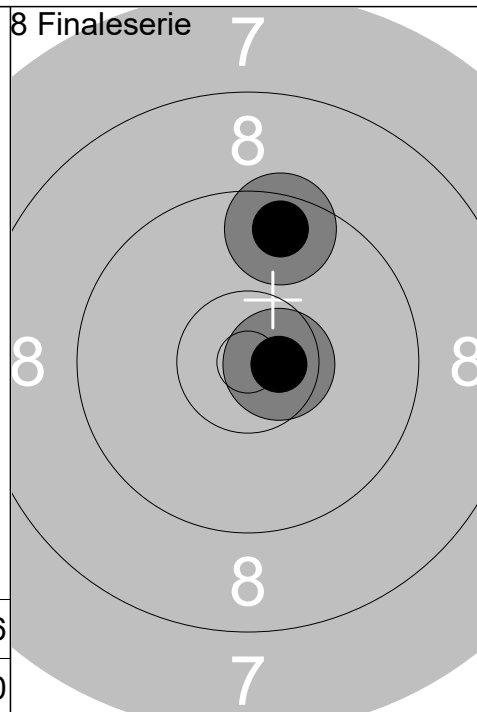

1: 9.2 →
2: 9.4 ↘

Series	18.6
	196.0

1: 10.6x →
2: 9.6 ↑

Series	20.2
	216.2