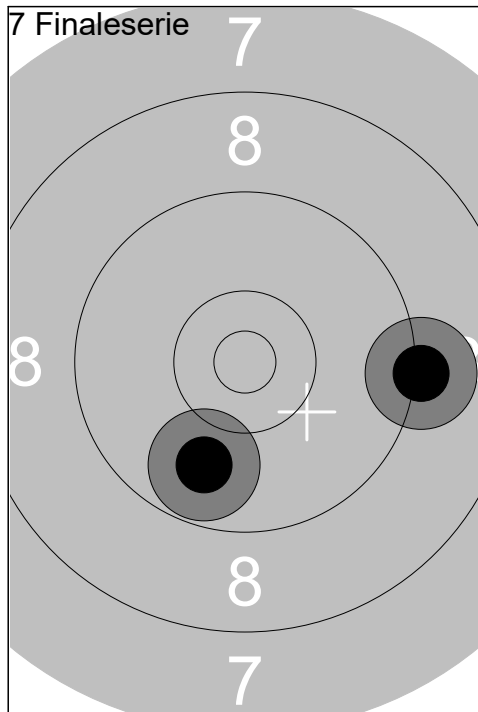

1: 9.8 ↙
2: 9.2 →

Series	19.0
	197.3

1: 10.7x ↘
2: 9.9 ↗

Series	20.6
	217.9

1: 9.6 ↗
2: 10.2 ↖

Series	19.8
	237.7