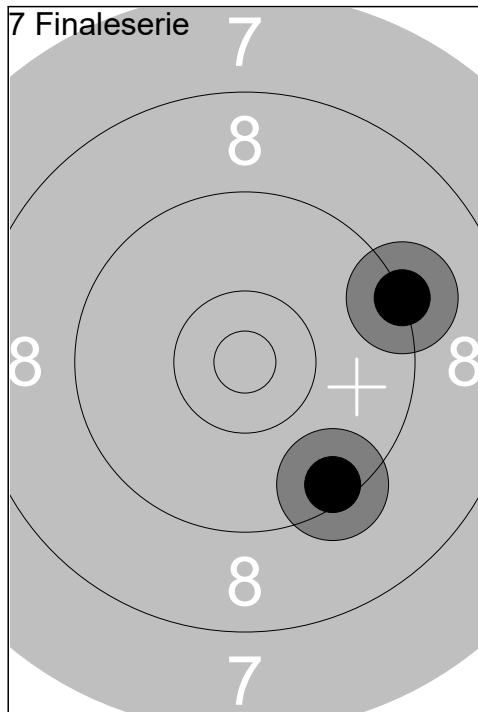

1: 9.2 →
2: 9.4 ↘

Series	18.6
	196.0

1: 10.6x →
2: 9.6 ↑

Series	20.2
	216.2

1: 10.3 ↑
2: 8.9 ↙

Series	19.2
	235.4