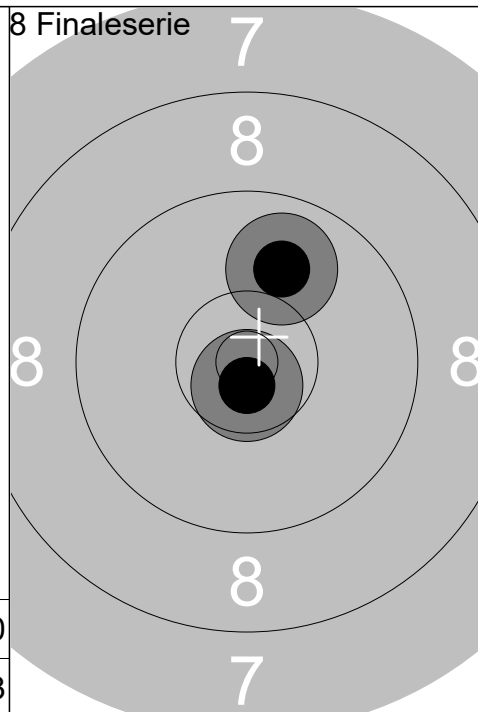

1: 9.8 ↙
2: 9.2 →

Series	19.0
	197.3

1: 10.7x ↘
2: 9.9 ↗

Series	20.6
	217.9