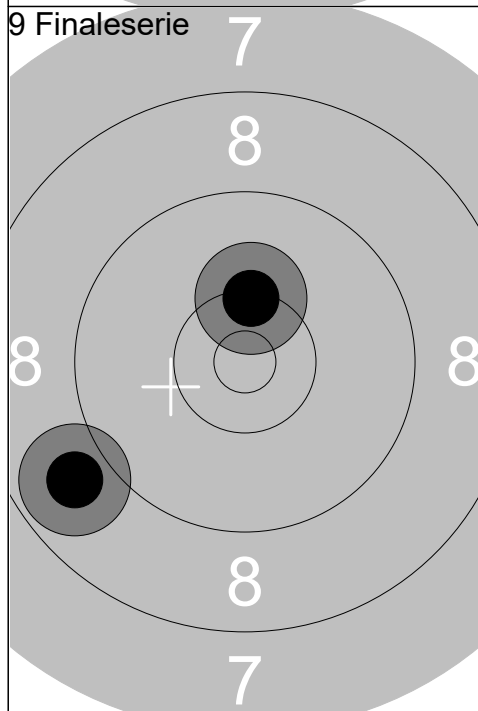

1:	9.8	→
2:	8.7	↗
3:	8.0	↘
4:	10.7x	←
5:	10.3	↗

1:	10.3	↓
2:	10.4x	↓
3:	10.1	↑
4:	10.3	↙
5:	8.8	↓

Series	47.5
	47.5

Series	49.9
	97.4

1:	9.0	↑
2:	9.2	←

1:	8.7	↖
2:	9.6	↖

Series	18.2
	115.6

Series	18.3
	133.9

Relay	Lane	Frederik Larsen	
Day 2 Final	DSB/ASF	Mp	
23.01.2021	GMO2021 Day 2	Gundsøllille OPEN 2021	
1 Finaleserie 	1: 9.7 →	2 Finaleserie 	1: 8.9 ↓
	2: 9.3 ↓		2: 10.5x ↓
	3: 10.7x ↓		3: 8.5 ←
	4: 10.2 →		4: 10.6x ↗
	5: 10.3 ↓		5: 9.9 ↙
Series 50.2		Series 48.4	
50.2		98.6	
3 Finaleserie 	1: 10.6x ←	4 Finaleserie 	1: 9.2 ↗
	2: 10.0 ↓		2: 9.5 ↗
	Series 20.6		Series 18.7
119.2	137.9		
5 Finaleserie 	1: 10.4x ↓	6 Finaleserie 	1: 8.8 ↗
	2: 10.6x →		2: 9.7 ↗
	Series 21.0		Series 18.5
158.9	177.4		

1: 9.2 →
2: 9.4 ↘

Series	18.6
	196.0

1: 10.6x →
2: 9.6 ↑

Series	20.2
	216.2

1: 10.3 ↑
2: 8.9 ↙

Series	19.2
	235.4

Relay	Lane	Michelle Leth Wehage		Wp	
2	7				
Day 2 Final		Nykøbing Sj. Skytteforening			
23.01.2021		GMO2021 Day 2	Gundsøllille OPEN 2021		
1 Finaleserie		1: 9.7 ↗ 2: 10.1 ↘ 3: 9.4 ↗ 4: 10.5x ↗ 5: 10.2 ↗	2 Finaleserie		1: 10.3 ↖ 2: 9.9 ↘ 3: 8.4 → 4: 9.4 ↘ 5: 10.3 ↗
		Series 49.9		Series 48.3	
		49.9		98.2	
3 Finaleserie		1: 10.6x ← 2: 10.5x ↗	4 Finaleserie		1: 10.2 ↖ 2: 8.2 ↗
		Series 21.1		Series 18.4	
		119.3		137.7	
5 Finaleserie		1: 10.2 ← 2: 9.5 ↘	6 Finaleserie		1: 10.1 → 2: 8.9 ↗
		Series 19.7		Series 19.0	
		157.4		176.4	
7 Finaleserie		1: 10.2 ↖ 2: 10.0 ↗	8 Finaleserie		1: 6.8 ↗ 2: 10.5x ↖
		Series 20.2		Series 17.3	
		196.6		213.9	