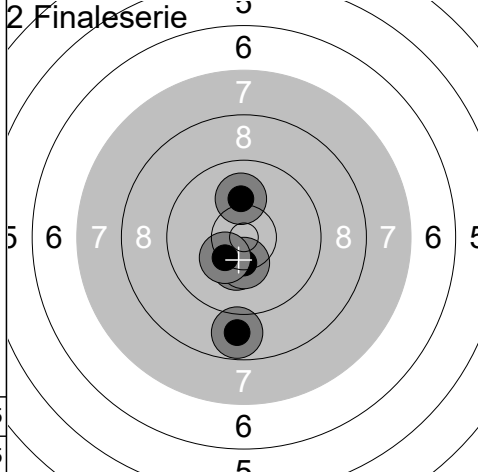

1:	9.8	→
2:	8.7	↗
3:	8.0	↘
4:	10.7x	←
5:	10.3	↗

1:	10.3	↓
2:	10.4x	↓
3:	10.1	↑
4:	10.3	↙
5:	8.8	↓

Series	47.5
	47.5

Series	49.9
	97.4

1:	9.0	↑
2:	9.2	←

1:	8.7	↖
2:	9.6	↖

Series	18.2
	115.6

Series	18.3
	133.9

1:	10.3	↗
2:	8.3	↙

1:	9.5	↙
2:	9.6	→

Series	18.6
	152.5

Series	19.1
	171.6

1:	9.0	↙
2:	8.8	↖

Series	17.8
	189.4

Relay	Lane	Hans Christian Laubel			
Day 2 Final		Gundsøllille Skytteforening	Mp		
23.01.2021		GMO2021 Day 2	Gundsøllille OPEN 2021		
1 Finaleserie		1: 7.7 ↙	2 Finaleserie		1: 9.6 ↗
		2: 8.5 ↓			2: 10.0 ←
		3: 9.4 ↓			3: 9.8 →
		4: 10.6x ←			4: 9.6 →
		5: 9.5 ↗			5: 10.5x ↓
		Series 45.7		Series 49.5	
		45.7		95.2	
3 Finaleserie		1: 8.6 →	4 Finaleserie		1: 8.9 ↗
		2: 8.2 ↓			2: 10.5x ←
		Series 16.8			Series 19.4
		112.0		131.4	
5 Finaleserie		1: 8.1 ↙	6 Finaleserie		1: 7.7 ↖
		2: 10.1 →			2: 10.3 →
		Series 18.2			Series 18.0
		149.6		167.6	