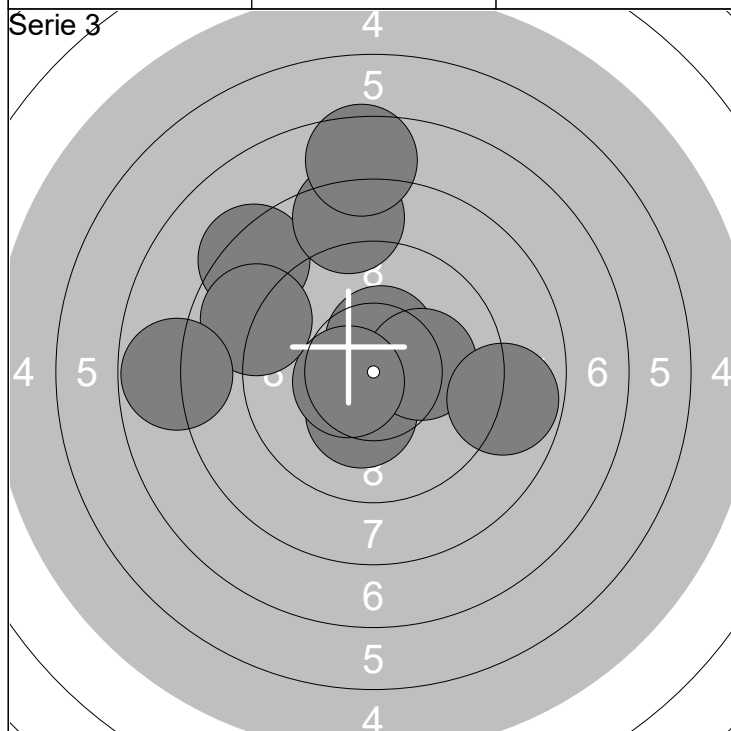

1: 9.0 ↙	6: 9.8 →	Series	98.0
2: 10.6x ↓	7: 10.2x ↗		
3: 9.7 ↓	8: 10.4x ↘	Series	199.6
4: 9.5 ↑	9: 9.3 ↘		
5: 9.9 ↓	10: 9.6 ↖		

1: 9.9 →	6: 10.8x →	Series	100.7
2: 10.2x ↑	7: 9.2 ↓		
3: 10.4x ←	8: 9.3 ↙	Series	300.3
4: 10.1 ←	9: 10.2x ↘		
5: 10.6x ←	10: 10.0 ↘		

1: 10.1 ↓	6: 10.5x ↓	Series	103.0
2: 10.6x ↓	7: 10.4x ↓		
3: 10.5x ↗	8: 9.7 ↘	Series	403.3
4: 10.3x ↘	9: 10.6x ↗		
5: 9.6 →	10: 10.7x ←		

**Gundsøllille Megalink Open 2020**

1: 10.0 →	6: 7.7 ↗	Series 93.8
2: 9.6 ↗	7: 10.1 ↖	
3: 8.9 →	8: 9.0 ↗	93.8
4: 10.5x ↘	9: 8.9 ↑	
5: 9.2 ↗	10: 9.9 →	

1: 8.4 ←	6: 9.7 ↖	Series 93.4
2: 9.2 ↓	7: 9.7 →	
3: 8.6 →	8: 8.6 ←	187.2
4: 10.9x ←	9: 9.6 ↖	
5: 8.2 ↗	10: 10.5x ↗	

1: 8.3 ↖	6: 10.5x ←	Series 91.0
2: 10.3x ↓	7: 8.8 ↖	
3: 8.4 ↑	8: 7.5 ↑	278.2
4: 10.4x ↑	9: 8.8 →	
5: 10.2x →	10: 7.8 ←	