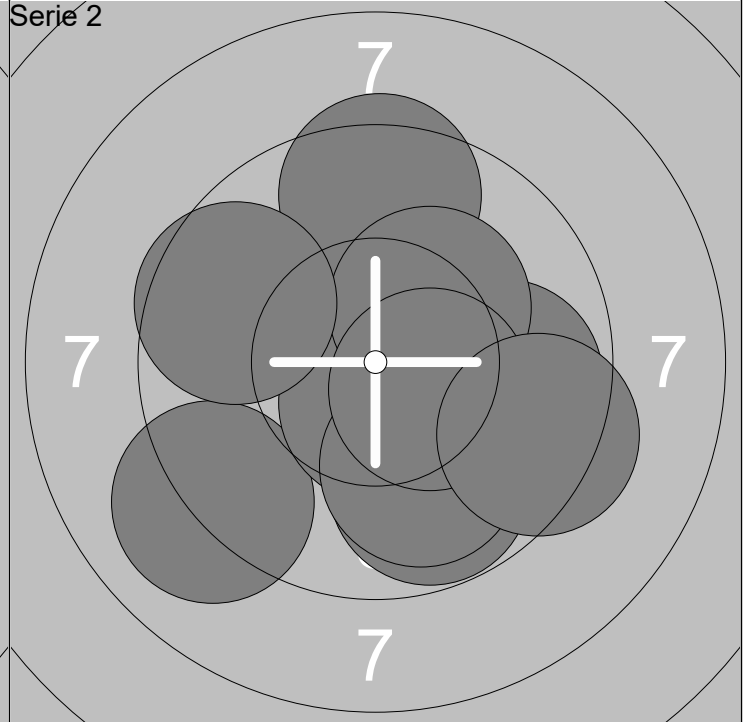

Relay 1	Lane 10	Poul Kristensen

Gundsøllille Megalink OPE	Hvidovre skytte kreds	V45

18.01.2020	GMO2020 Day 2	Gundsøllille OPEN 2020

1: 10.4x ↓	6: 10.5x →	Series	101.6
2: 9.0 →	7: 9.9 ↗		
3: 10.7x ↗	8: 9.5 ↓	Series	101.6
4: 10.3x ↓	9: 10.7x ↘		
5: 9.8 ↘	10: 10.8x ←		

1: 9.0 ↙	6: 9.8 →	Series	98.0
2: 10.6x ↓	7: 10.2x ↗		
3: 9.7 ↓	8: 10.4x ↘	Series	199.6
4: 9.5 ↑	9: 9.3 ↘		
5: 9.9 ↓	10: 9.6 ↖