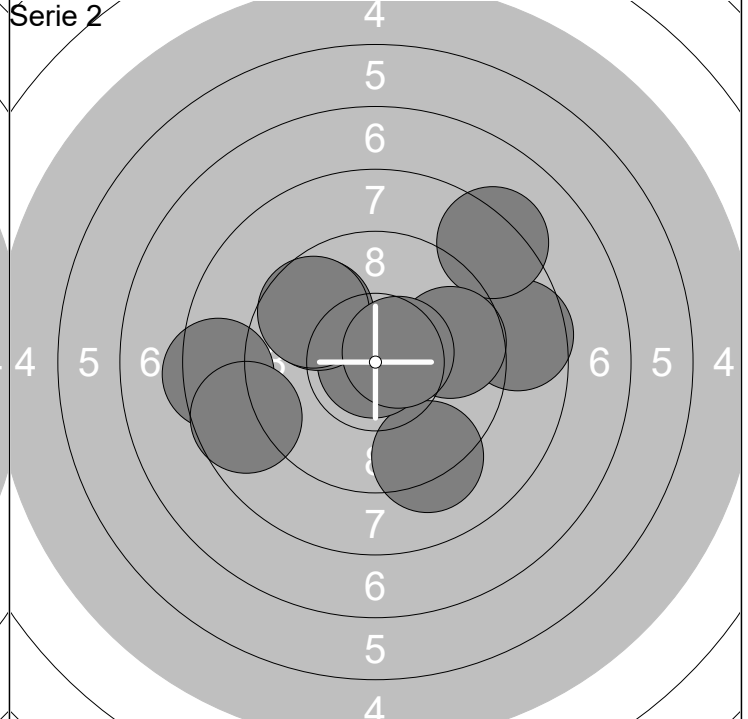

1: 10.0 →	6: 7.7 ↗	Series 93.8
2: 9.6 ↗	7: 10.1 ↖	
3: 8.9 →	8: 9.0 ↗	93.8
4: 10.5x ↘	9: 8.9 ↑	
5: 9.2 ↗	10: 9.9 →	

1: 8.4 ←	6: 9.7 ↖	Series 93.4
2: 9.2 ↓	7: 9.7 →	
3: 8.6 →	8: 8.6 ←	187.2
4: 10.9x ←	9: 9.6 ↖	
5: 8.2 ↗	10: 10.5x ↗