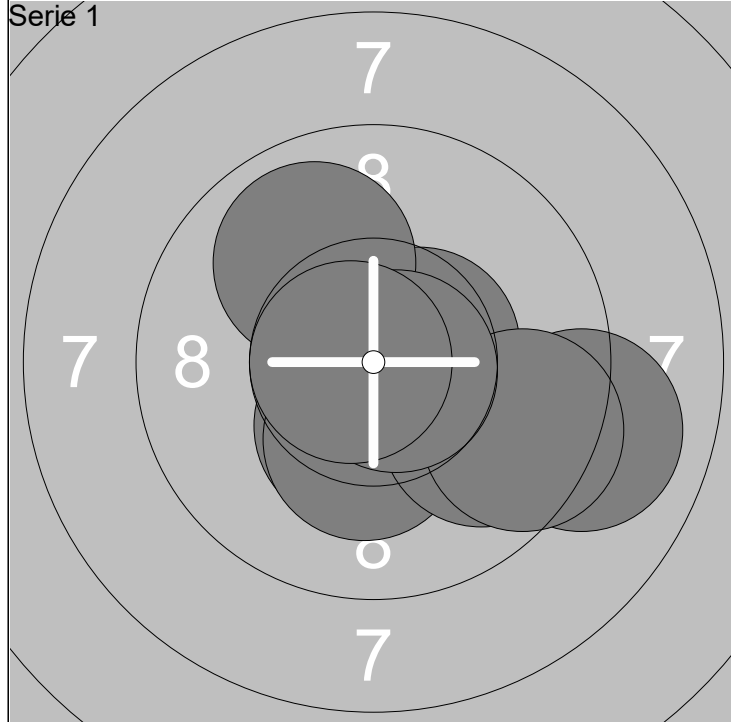

Relay 1	Lane 10	Poul Kristensen

Gundsøllille Megalink OPE	Hvidovre skytte kreds	V45

18.01.2020	GMO2020 Day 2	Gundsøllille OPEN 2020

1: 10.4x ↓	6: 10.5x →	Series	101.6
2: 9.0 →	7: 9.9 ↗		
3: 10.7x ↗	8: 9.5 ↓	Series	101.6
4: 10.3x ↓	9: 10.7x ↘		
5: 9.8 ↘	10: 10.8x ←		

1: 9.0 ↙	6: 9.8 →	Series	98.0
2: 10.6x ↓	7: 10.2x ↗		
3: 9.7 ↓	8: 10.4x ↘	Series	199.6
4: 9.5 ↑	9: 9.3 ↘		
5: 9.9 ↓	10: 9.6 ↖