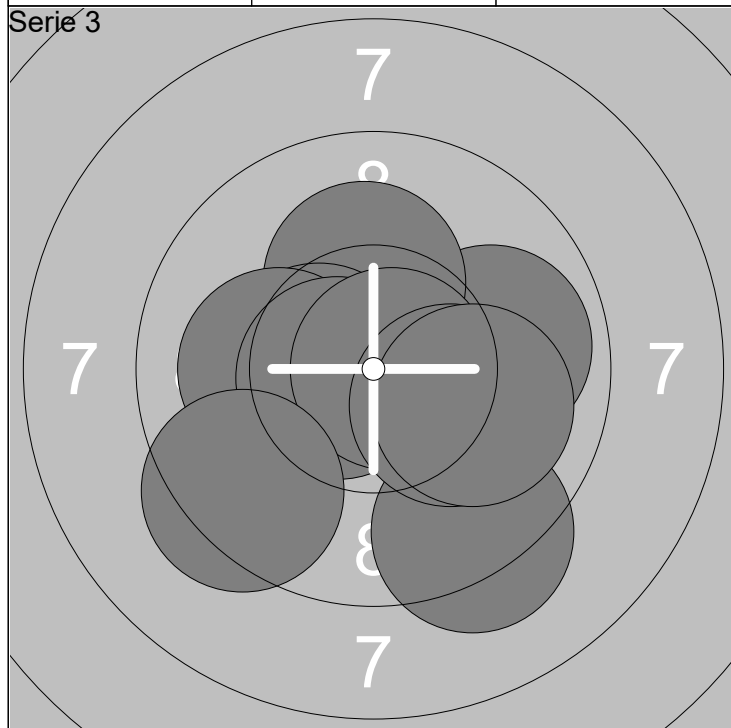

Relay <b>1</b>	Lane <b>10</b>	<b>Poul Kristensen</b>
-------------------	-------------------	------------------------

Gundsøllille Megalink OPE	Hvidovre skytte kreds	V45
---------------------------	-----------------------	-----

1: 9.0 ↙	6: 9.8 →	Series	98.0
2: 10.6x ↓	7: 10.2x ↗		
3: 9.7 ↓	8: 10.4x ↘	Series	199.6
4: 9.5 ↑	9: 9.3 ↘		
5: 9.9 ↓	10: 9.6 ↖		

1: 9.9 →	6: 10.8x →	Series	100.7
2: 10.2x ↑	7: 9.2 ↓		
3: 10.4x ←	8: 9.3 ↙	Series	300.3
4: 10.1 ←	9: 10.2x ↘		
5: 10.6x ←	10: 10.0 ↘		