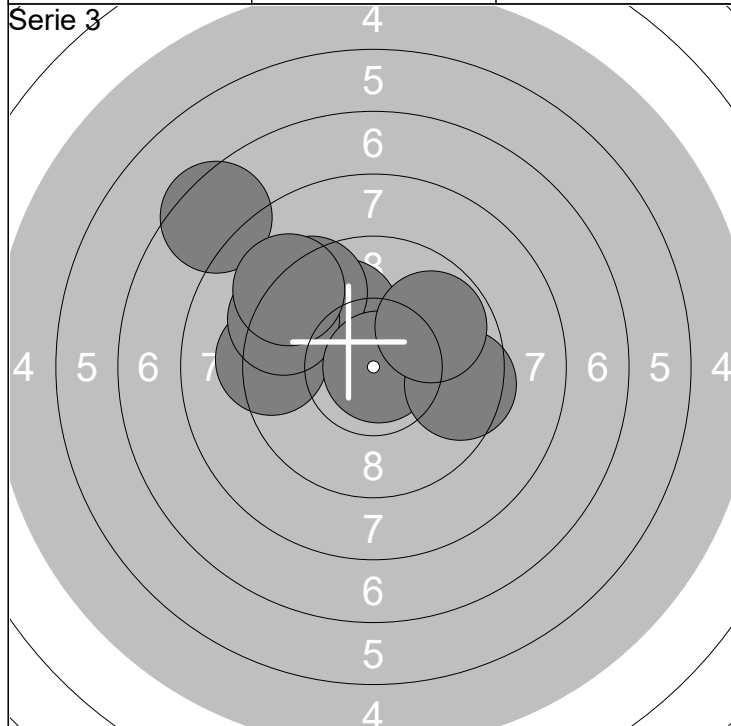

1: 9.6 ↗	6: 10.8x →	Series	94.0
2: 9.9 ↗	7: 7.4 ↗		
3: 9.3 ↗	8: 9.1 ↗	Series	286.5
4: 9.3 ←	9: 9.5 →		
5: 9.3 ↗	10: 9.8 ↗		

1: 9.9 ↗	6: 9.3 →	Series	96.0
2: 9.2 ↑	7: 9.7 ←		
3: 8.6 ↗	8: 10.1 →	Series	382.5
4: 9.2 ↗	9: 10.4x ←		
5: 9.5 ←	10: 10.1 ↓		

Gundsøllille Megalink Open 2020