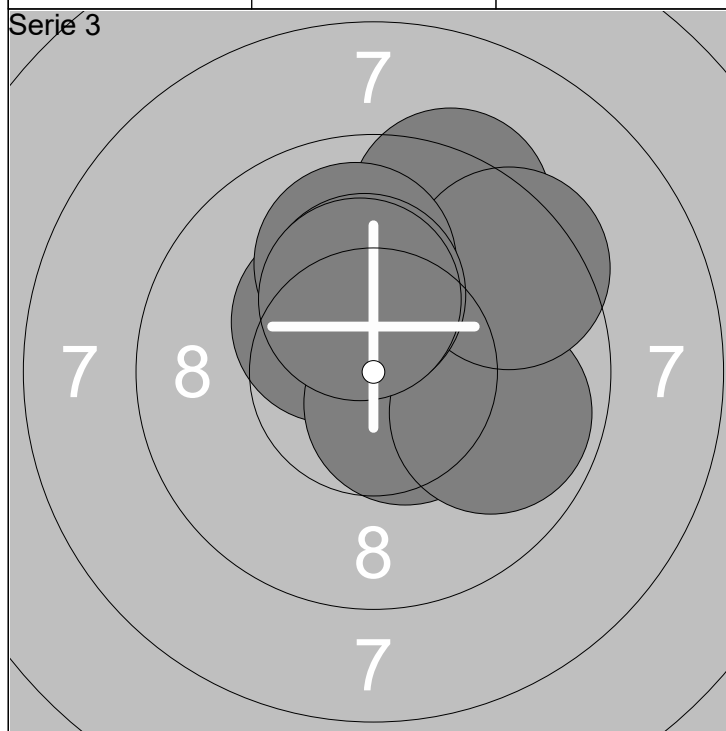

1: 9.6 ↗	6: 9.8 →	Series 100.0
2: 10.6x ↗	7: 9.4 ↗	
3: 10.4x ↖	8: 9.9 ↑	300.4
4: 9.3 ↑	9: 10.2x ↑	
5: 10.5x ↘	10: 10.3x ↑	

1: 9.1 →	6: 9.9 ←	Series 100.9
2: 10.6x ↖	7: 10.0 ↗	
3: 9.3 →	8: 10.3x ↑	401.3
4: 10.5x →	9: 10.5x ↗	
5: 10.6x ↖	10: 10.1 ↗	

Gundsøllille Megalink Open 2020