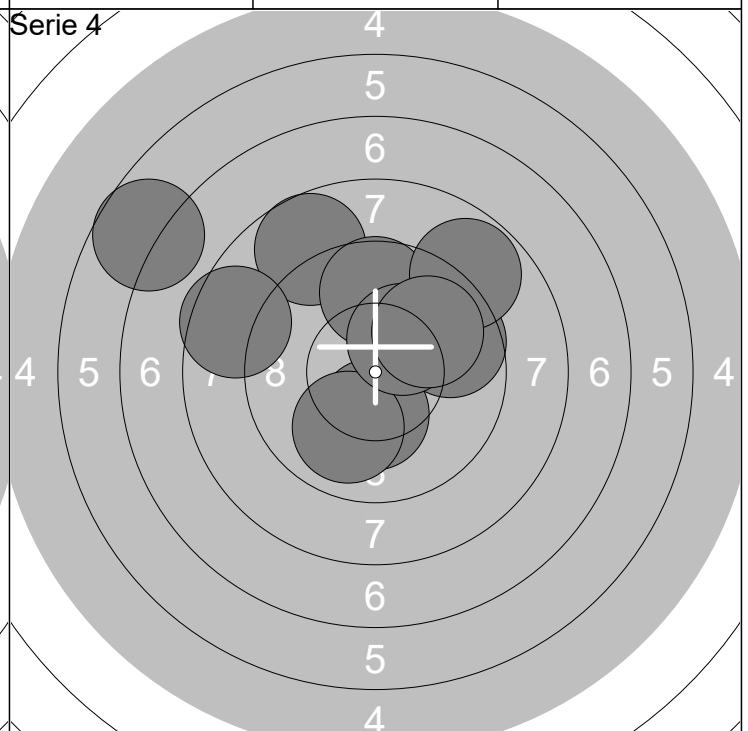

1: 9.0 ↙	6: 9.8 →	Series	98.0
2: 10.6x ↓	7: 10.2x ↗		
3: 9.7 ↓	8: 10.4x ↘	Series	199.6
4: 9.5 ↑	9: 9.3 ↘		
5: 9.9 ↓	10: 9.6 ↖		

1: 9.9 →	6: 10.8x →	Series	100.7
2: 10.2x ↑	7: 9.2 ↓		
3: 10.4x ←	8: 9.3 ↙	Series	300.3
4: 10.1 ←	9: 10.2x ↘		
5: 10.6x ←	10: 10.0 ↘		

1: 10.1 ↓	6: 10.5x ↓	Series	103.0
2: 10.6x ↓	7: 10.4x ↓		
3: 10.5x ↗	8: 9.7 ↘	Series	403.3
4: 10.3x ↘	9: 10.6x ↗		
5: 9.6 →	10: 10.7x ←		

**Gundsøllille Megalink Open 2020**

1: 10.0 →	6: 7.7 ↗	Series 93.8
2: 9.6 ↗	7: 10.1 ↖	
3: 8.9 →	8: 9.0 ↗	93.8
4: 10.5x ↘	9: 8.9 ↑	
5: 9.2 ↗	10: 9.9 →	

1: 8.4 ←	6: 9.7 ↖	Series 93.4
2: 9.2 ↓	7: 9.7 →	
3: 8.6 →	8: 8.6 ←	187.2
4: 10.9x ←	9: 9.6 ↖	
5: 8.2 ↗	10: 10.5x ↗	

1: 8.3 ↖	6: 10.5x ←	Series 91.0
2: 10.3x ↓	7: 8.8 ↖	
3: 8.4 ↑	8: 7.5 ↑	278.2
4: 10.4x ↑	9: 8.8 →	
5: 10.2x →	10: 7.8 ←	