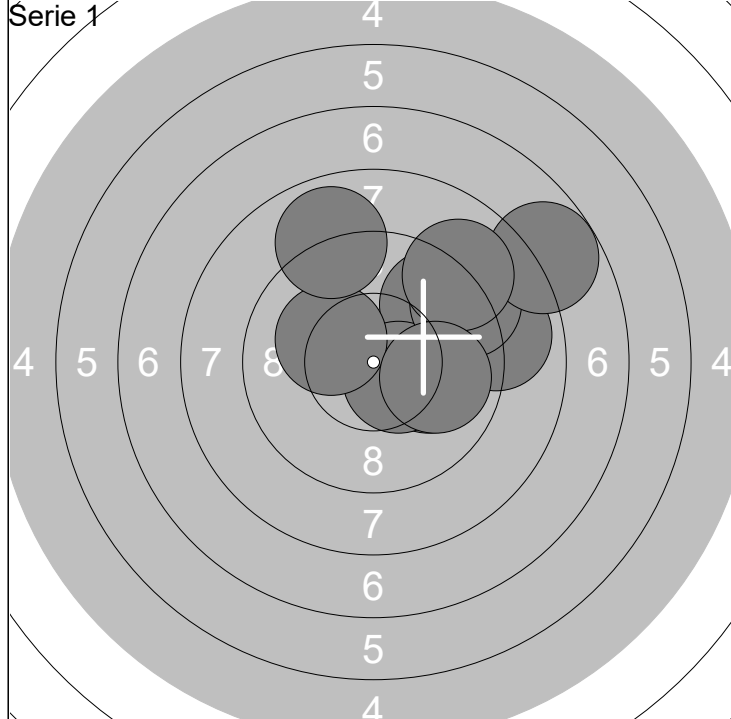

1: 10.0 →	6: 7.7 ↗	Series 93.8
2: 9.6 ↗	7: 10.1 ↖	
3: 8.9 →	8: 9.0 ↗	93.8
4: 10.5x ↘	9: 8.9 ↑	
5: 9.2 ↗	10: 9.9 →	

1: 8.4 ←	6: 9.7 ↖	Series 93.4
2: 9.2 ↓	7: 9.7 →	
3: 8.6 →	8: 8.6 ←	187.2
4: 10.9x ←	9: 9.6 ↖	
5: 8.2 ↗	10: 10.5x ↗