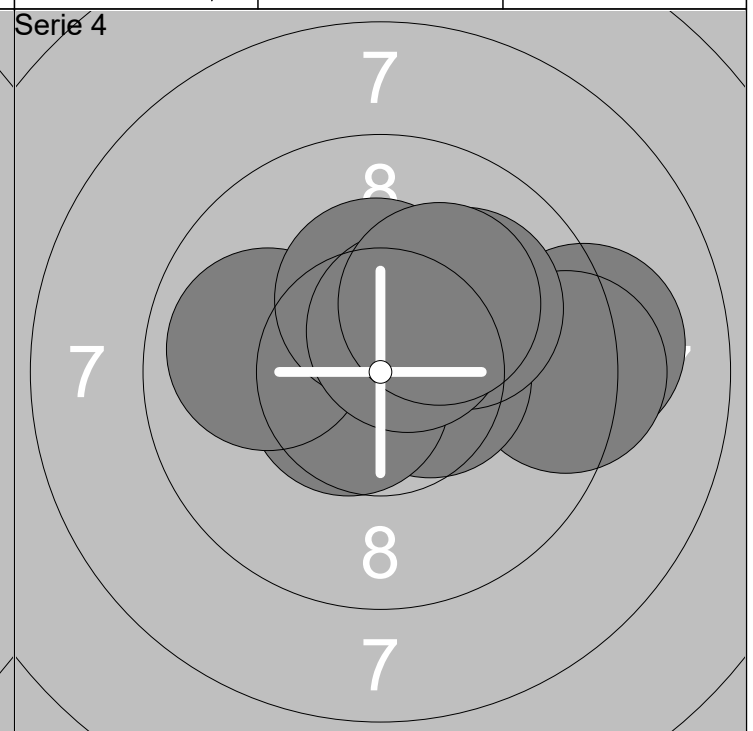

1: 8.4 ←	6: 9.7 ↖	Series 93.4
2: 9.2 ↓	7: 9.7 →	
3: 8.6 →	8: 8.6 ←	187.2
4: 10.9x ←	9: 9.6 ↖	
5: 8.2 ↗	10: 10.5x ↗	

1: 8.3 ↖	6: 10.5x ←	Series 91.0
2: 10.3x ↓	7: 8.8 ↖	
3: 8.4 ↑	8: 7.5 ↑	278.2
4: 10.4x ↑	9: 8.8 →	
5: 10.2x →	10: 7.8 ←	

1: 8.7 ↗	6: 9.9 ↓	Series 92.2
2: 10.3x ↓	7: 8.5 ↖	
3: 9.6 ↑	8: 10.2x ↗	370.4
4: 9.6 →	9: 8.8 ↗	
5: 6.7 ↖	10: 9.9 ↗	

<b>Relay</b> 1	<b>Lane</b> 12	<b>Carsten Klich</b>
-------------------	-------------------	----------------------

1: 10.5x ↗	6: 10.0 →	Series 101.7
2: 9.6 ←	7: 9.5 ↗	
3: 9.4 ↗	8: 10.4x ↖	101.7
4: 10.7x ↑	9: 10.3x →	
5: 10.6x ↖	10: 10.7x →	

1: 10.1 →	6: 10.1 ↑	Series 98.7
2: 9.6 →	7: 10.6x ↗	
3: 9.6 ↗	8: 9.6 →	200.4
4: 9.9 ↑	9: 10.6x ↘	
5: 9.4 ↑	10: 9.2 ←	