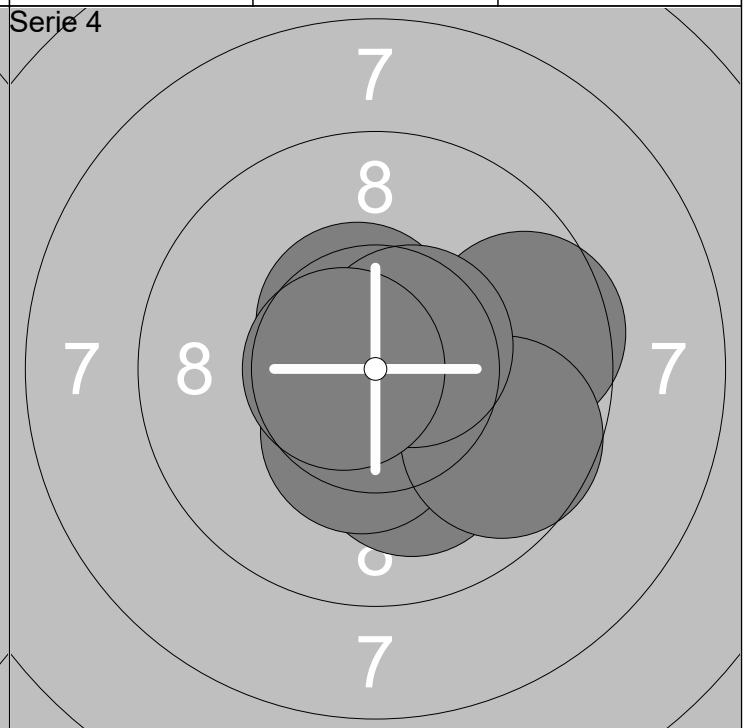

Relay <b>1</b>	Lane <b>10</b>	<b>Poul Kristensen</b>
-------------------	-------------------	------------------------

Gundsøllille Megalink OPE	Hvidovre skytte kreds	V45
---------------------------	-----------------------	-----

1: 9.0 ↙	6: 9.8 →	Series	98.0
2: 10.6x ↓	7: 10.2x ↗		
3: 9.7 ↓	8: 10.4x ↘	Series	199.6
4: 9.5 ↑	9: 9.3 ↘		
5: 9.9 ↓	10: 9.6 ↖		

1: 9.9 →	6: 10.8x →	Series	100.7
2: 10.2x ↑	7: 9.2 ↓		
3: 10.4x ←	8: 9.3 ↙	Series	300.3
4: 10.1 ←	9: 10.2x ↘		
5: 10.6x ←	10: 10.0 ↘		