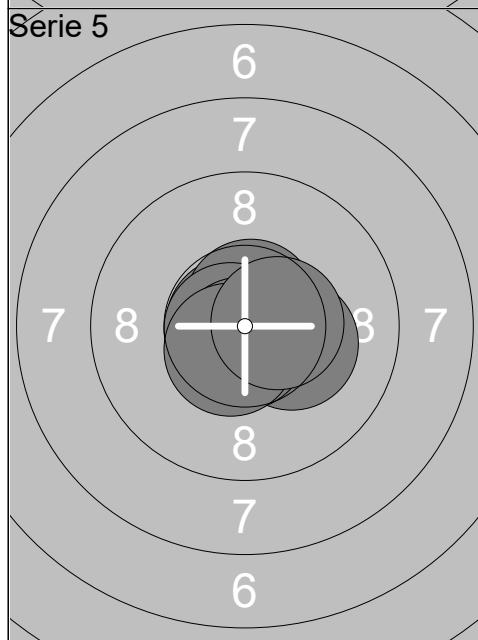

18.01.2020	GMO2020 Day 2	Gundsøllille OPEN 2020	
------------	---------------	------------------------	--

1:	10.5x ↓
2:	10.8x ↗
3:	10.1 ↗
4:	10.5x ↓
5:	10.2x ↗
6:	10.7x ↖
7:	10.3x ↓
8:	10.7x ↗
9:	10.1 ↖
10:	10.5x ←
Series	104.4
	104.4

1:	10.3x ↗
2:	10.8x ↗
3:	10.5x ↖
4:	10.9x ↑
5:	10.6x ←
6:	10.8x ←
7:	10.5x →
8:	10.8x ↓
9:	9.7 ↙
10:	10.8x ↓
Series	105.7
	210.1

1:	10.4x ↓
2:	10.4x ↙
3:	10.6x ↗
4:	10.4x ←
5:	10.2x ↓
6:	10.2x ↑
7:	10.8x ↑
8:	10.7x ↗
9:	10.5x ↖
10:	10.5x ↖
Series	104.7
	314.8

1:	10.4x ←
2:	10.9x ↑
3:	10.4x ↗
4:	10.6x ↑
5:	10.5x →
6:	10.7x ↙
7:	9.8 ↓
8:	10.2x ↙
9:	10.2x ↙
10:	9.8 ↓
Series	103.5
	418.3

1:	10.6x ↙
2:	10.8x ↙
3:	10.8x ↗
4:	10.8x ←
5:	10.6x ↑
6:	10.3x →
7:	10.7x ←
8:	10.7x ↓
9:	10.5x ↓
10:	10.5x →
Series	106.3
	524.6