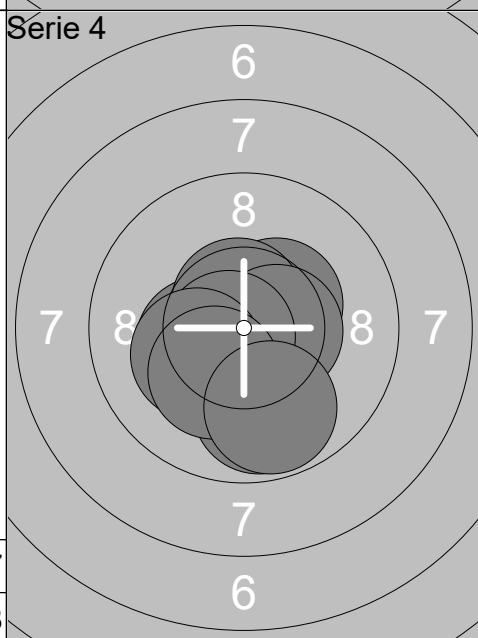

18.01.2020	GMO2020 Day 2	Gundsøllille OPEN 2020	
------------	---------------	------------------------	--

1:	10.5x ↓
2:	10.8x ↗
3:	10.1 ↗
4:	10.5x ↓
5:	10.2x ↗
6:	10.7x ↖
7:	10.3x ↓
8:	10.7x ↗
9:	10.1 ↖
10:	10.5x ←
Series	104.4
	104.4

1:	10.3x ↗
2:	10.8x ↗
3:	10.5x ↖
4:	10.9x ↑
5:	10.6x ←
6:	10.8x ←
7:	10.5x →
8:	10.8x ↓
9:	9.7 ↙
10:	10.8x ↓
Series	105.7
	210.1

1:	10.4x ↓
2:	10.4x ↙
3:	10.6x ↗
4:	10.4x ←
5:	10.2x ↓
6:	10.2x ↑
7:	10.8x ↑
8:	10.7x ↗
9:	10.5x ↖
10:	10.5x ↖
Series	104.7
	314.8

1:	10.4x ←
2:	10.9x ↑
3:	10.4x ↗
4:	10.6x ↑
5:	10.5x →
6:	10.7x ↙
7:	9.8 ↓
8:	10.2x ↙
9:	10.2x ↙
10:	9.8 ↓
Series	103.5
	418.3

1:	10.6x ↙
2:	10.8x ↙
3:	10.8x ↗
4:	10.8x ←
5:	10.6x ↑
6:	10.3x →
7:	10.7x ←
8:	10.7x ↓
9:	10.5x ↓
10:	10.5x →
Series	106.3
	524.6