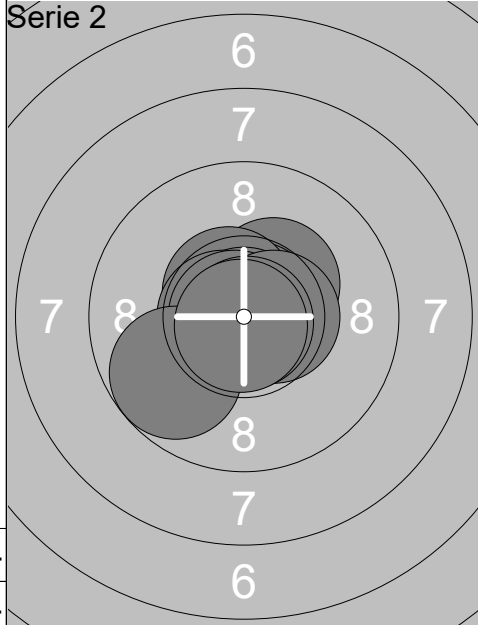

18.01.2020	GMO2020 Day 2	Gundsøllille OPEN 2020	
------------	---------------	------------------------	--

1:	10.5x ↓
2:	10.8x ↗
3:	10.1 ↗
4:	10.5x ↓
5:	10.2x ↗
6:	10.7x ↖
7:	10.3x ↓
8:	10.7x ↗
9:	10.1 ↖
10:	10.5x ←
Series	104.4
	104.4

1:	10.3x ↗
2:	10.8x ↗
3:	10.5x ↖
4:	10.9x ↑
5:	10.6x ←
6:	10.8x ←
7:	10.5x →
8:	10.8x ↓
9:	9.7 ↙
10:	10.8x ↓
Series	105.7
	210.1

1:	10.4x ↓
2:	10.4x ↙
3:	10.6x ↗
4:	10.4x ←
5:	10.2x ↓
6:	10.2x ↑
7:	10.8x ↑
8:	10.7x ↗
9:	10.5x ↖
10:	10.5x ↖
Series	104.7
	314.8

1:	10.4x ←
2:	10.9x ↑
3:	10.4x ↗
4:	10.6x ↑
5:	10.5x →
6:	10.7x ↙
7:	9.8 ↓
8:	10.2x ↙
9:	10.2x ↙
10:	9.8 ↓
Series	103.5
	418.3

1:	10.6x ↙
2:	10.8x ↙
3:	10.8x ↗
4:	10.8x ←
5:	10.6x ↑
6:	10.3x →
7:	10.7x ←
8:	10.7x ↓
9:	10.5x ↓
10:	10.5x →
Series	106.3
	524.6