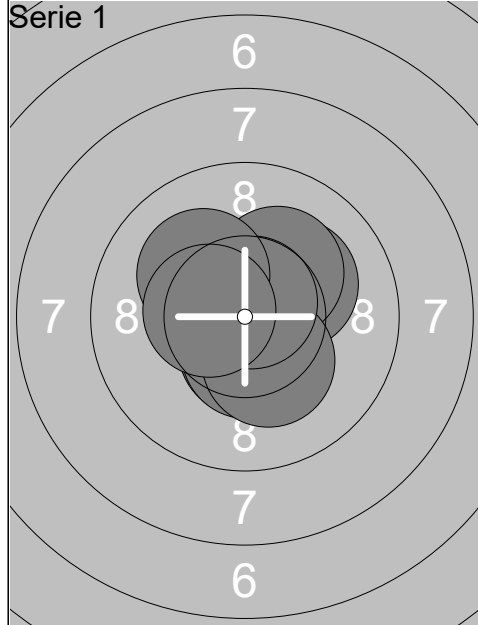

18.01.2020	GMO2020 Day 2	Gundsøllille OPEN 2020	
------------	---------------	------------------------	--

1:	10.5x ↓
2:	10.8x ↗
3:	10.1 ↗
4:	10.5x ↓
5:	10.2x ↗
6:	10.7x ↖
7:	10.3x ↓
8:	10.7x ↗
9:	10.1 ↖
10:	10.5x ←
Series	104.4
	104.4

1:	10.3x ↗
2:	10.8x ↗
3:	10.5x ↖
4:	10.9x ↑
5:	10.6x ←
6:	10.8x ←
7:	10.5x →
8:	10.8x ↓
9:	9.7 ↙
10:	10.8x ↓
Series	105.7
	210.1

1:	10.4x ↓
2:	10.4x ↙
3:	10.6x ↗
4:	10.4x ←
5:	10.2x ↓
6:	10.2x ↑
7:	10.8x ↑
8:	10.7x ↗
9:	10.5x ↖
10:	10.5x ↖
Series	104.7
	314.8

1:	10.4x ←
2:	10.9x ↑
3:	10.4x ↗
4:	10.6x ↑
5:	10.5x →
6:	10.7x ↙
7:	9.8 ↓
8:	10.2x ↙
9:	10.2x ↙
10:	9.8 ↓
Series	103.5
	418.3

1:	10.6x ↙
2:	10.8x ↙
3:	10.8x ↗
4:	10.8x ←
5:	10.6x ↑
6:	10.3x →
7:	10.7x ←
8:	10.7x ↓
9:	10.5x ↓
10:	10.5x →
Series	106.3
	524.6