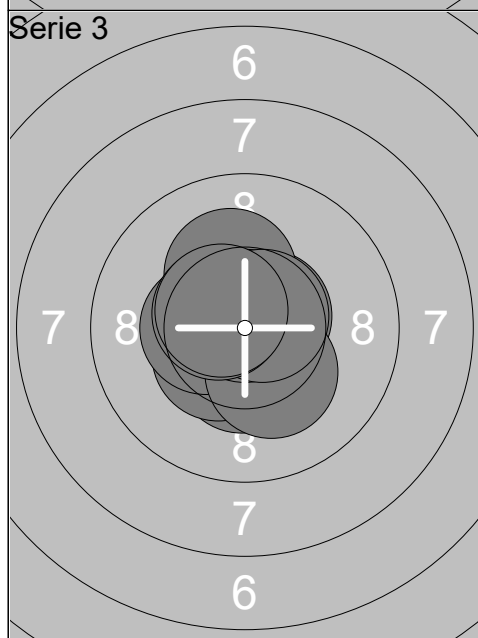

18.01.2020	GMO2020 Day 2	Gundsøllille OPEN 2020	
------------	---------------	------------------------	--

1:	10.5x ↓
2:	10.8x ↗
3:	10.1 ↗
4:	10.5x ↓
5:	10.2x ↗
6:	10.7x ↖
7:	10.3x ↓
8:	10.7x ↗
9:	10.1 ↖
10:	10.5x ←
Series	104.4
	104.4

1:	10.3x ↗
2:	10.8x ↗
3:	10.5x ↖
4:	10.9x ↑
5:	10.6x ←
6:	10.8x ←
7:	10.5x →
8:	10.8x ↓
9:	9.7 ↙
10:	10.8x ↓
Series	105.7
	210.1

1:	10.4x ↓
2:	10.4x ↙
3:	10.6x ↗
4:	10.4x ←
5:	10.2x ↓
6:	10.2x ↑
7:	10.8x ↑
8:	10.7x ↗
9:	10.5x ↖
10:	10.5x ↖
Series	104.7
	314.8

1:	10.4x ←
2:	10.9x ↑
3:	10.4x ↗
4:	10.6x ↑
5:	10.5x →
6:	10.7x ↙
7:	9.8 ↓
8:	10.2x ↙
9:	10.2x ↙
10:	9.8 ↓
Series	103.5
	418.3

1:	10.6x ↙
2:	10.8x ↙
3:	10.8x ↗
4:	10.8x ←
5:	10.6x ↑
6:	10.3x →
7:	10.7x ←
8:	10.7x ↓
9:	10.5x ↓
10:	10.5x →
Series	106.3
	524.6